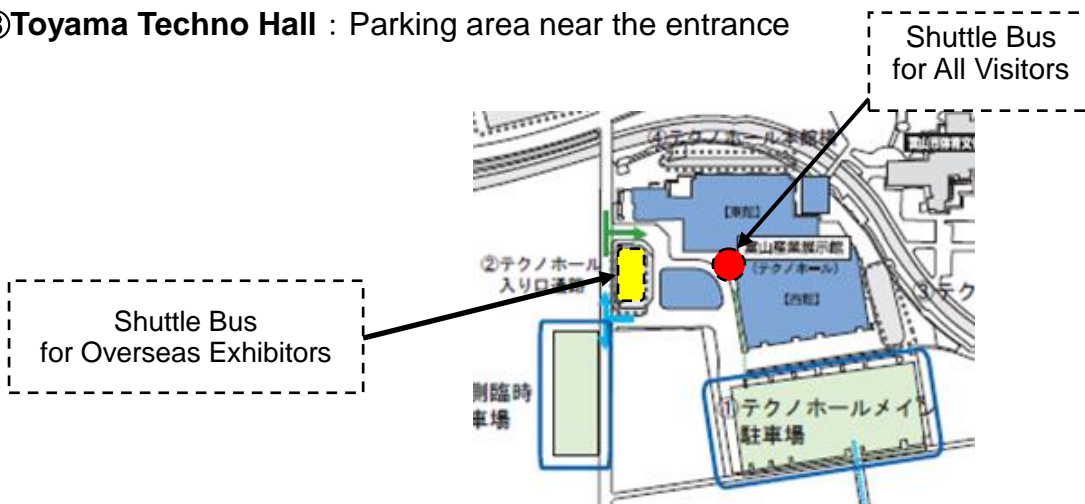

- ③ **Toyama Techno Hall :** Parking area near the entrance