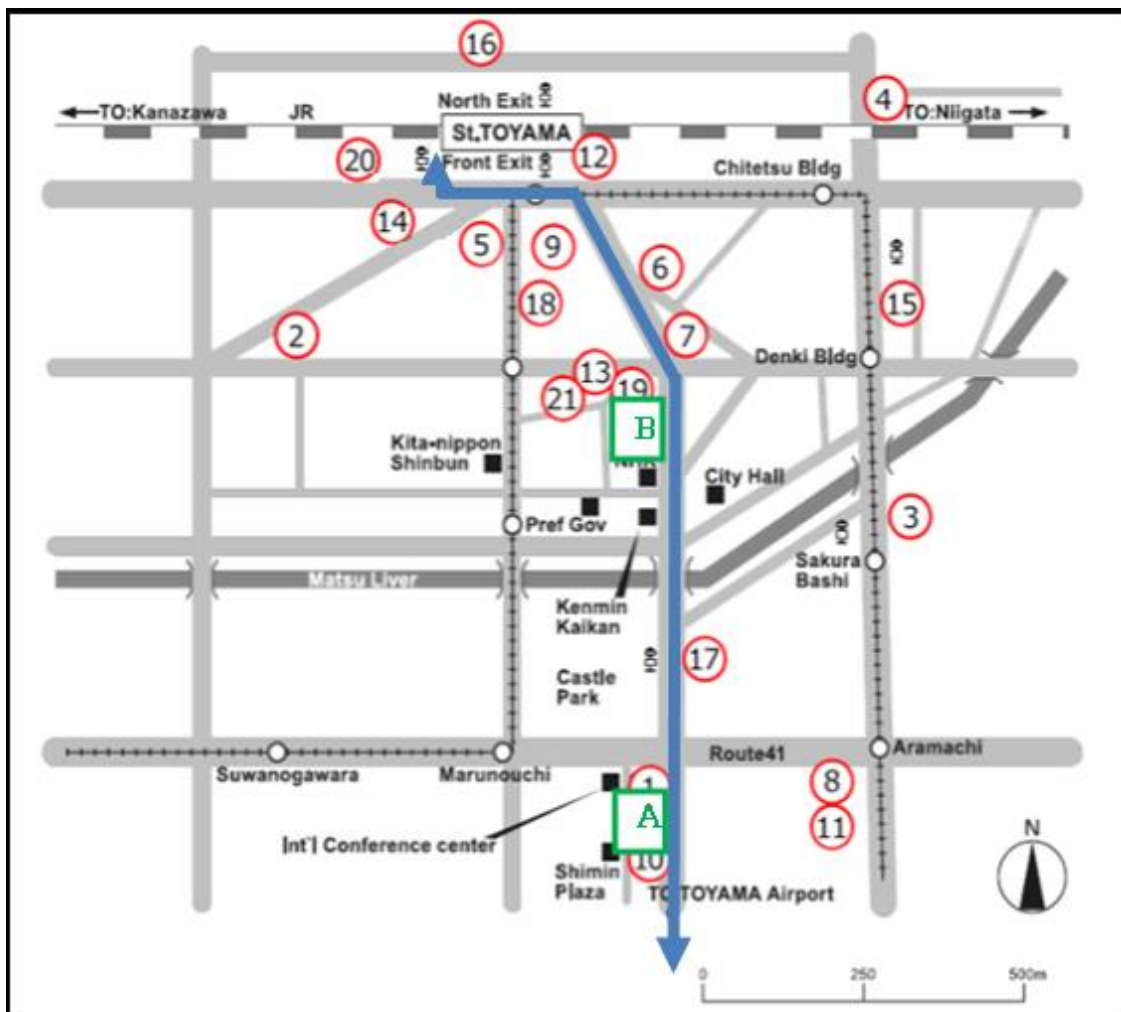

## (3) Saturday, October 28

Please check the location of the bus stops on the map on the next page.

(Our staff will not be waiting in front of the ticket gates at Toyama Station on 26th – 28th.)

Pick-up point	JR Toyama Station South Exit	Toyama Techno Hall
Route & Destination	JR Toyama Station South Exit ↓ <b>Toyama Techno Hall</b>	Toyama Techno Hall ↓ (A)Near ANA Crowne Plaza Toyama ↓ (B) Toyama Kenmin Kaikan ↓ <b>JR Toyama Station South Exit</b>
Departure time	<b>9:00</b> From the second bus, schedule is not fixed. Buses will depart one by one when the seats are occupied to some extent. (6 operations)	<b>16:30</b> From the second bus, schedule is not fixed. Buses will depart one by one when the seats are occupied to some extent.(6 operations) The last bus will stop also at Toyama Airport.

## 2. Pick-up points

Our staff will be standing at the pick-up points with a sign board.

- ① **Toyama Airport:** Parking area near the terminal building.
- ② **JR Toyama Station South Exit:** Interim sightseeing bus parking lot in front of South exit

### 3. Drop-off points

- (1) Toyama Airport
- (2) JR Toyama Station South Exit
- (3) Toyama Techno Hall
- (4) **A** Near ANA Crowne Plaza Toyama
- (5) **B** Toyama Kenmin Kaikan

Red circles with a numbers in it indicate hotels.