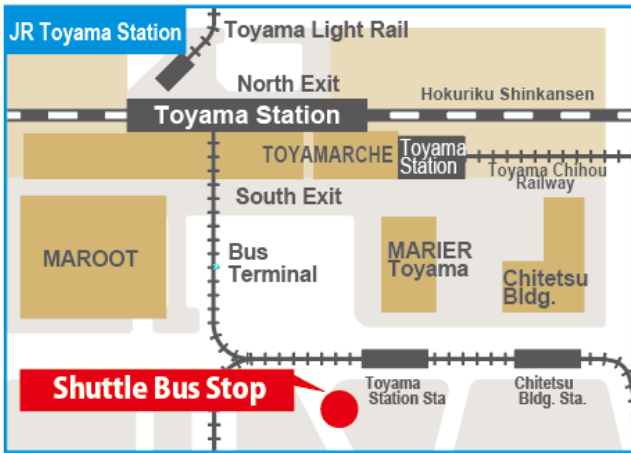

Bus Boarding point

JR Toyama Station