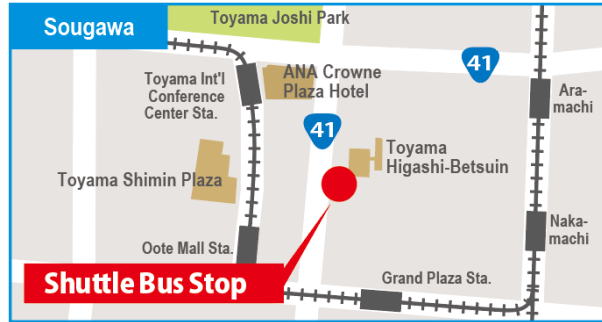

JR Toyama Station Shuttle Bus Boarding Point

With your back to the South Exit of Toyama Station, turn left and follow the Marie Toyama Building. Cross the pedestrian crossing with a traffic light. The Shuttle Bus will stop in front of "YASUBEI (安べゑ) Restaurant" next to Family Mart.

Fri., Oct. 27 & **Sat., Oct. 28**

③ JR Toyama Station → → → Techno Hall

Boarding point	JR Toyama Station	Sogawa	Super USA Toyama	Techno Hall
Time	8:30	8:35	8:55	9:00
	9:00	9:05	9:25	9:30
	9:20	9:25	9:45	9:50
	9:40	9:45	10:05	10:10
	10:00	10:05	10:25	10:30
	10:30	10:35	10:55	11:00
	11:00	11:05	11:25	11:30
	11:30	11:35	11:55	12:00
	12:00	12:05	12:25	12:30
	12:40	12:45	13:05	13:10
	13:00	13:05	13:25	13:30
	13:20	13:25	13:45	13:50
	13:40	13:45	14:05	14:10
	14:00	14:05	14:25	14:30
	14:20	14:25	14:45	14:50
	14:40	14:45	15:05	15:10
	15:00	15:05	15:25	15:30
15:20	15:25	15:45	15:50	
16:00	16:05	16:25	16:30	

④ Toyama Airport → Techno Hall → Toyama Airport → → → JR Toyama Station

Boarding point	Toyama Airport	Techno Hall		Toyama Airport	Super USA Toyama	Sogawa	JR Toyama Station	
	Dept. Time	Arr. Time	Dept. Time					
Time			11:20			11:25	11:45	11:50
			11:40			11:45	12:05	12:10
	11:50	11:55	12:00			12:05	12:25	12:30
	12:10	12:15	12:20			12:25	12:45	12:50
			12:40			12:45	13:05	13:10
			13:20			13:25	13:45	13:50
			13:40			13:45	14:05	14:10
			14:00			14:05	14:25	14:30
			14:20			14:25	14:45	14:50
			14:40			14:45	15:05	15:10
			15:20			15:25	15:45	15:50
			15:40			15:45	16:05	16:10
			16:00			16:05	16:25	16:30
			16:20			16:25	16:45	16:50
			16:50			16:55	17:15	17:26
			17:00			17:05	17:25	17:36
			17:05	17:10	17:15	17:20	17:40	17:51
		17:20	17:25	17:30	17:35	17:55	18:06	

Bus Boarding point

JR Toyama Station

Sougawa

Super USA Toyama Parking Lot

Techno Hall

Toyama Airport Oct. 25

Toyama Airport Oct. 26 - 28