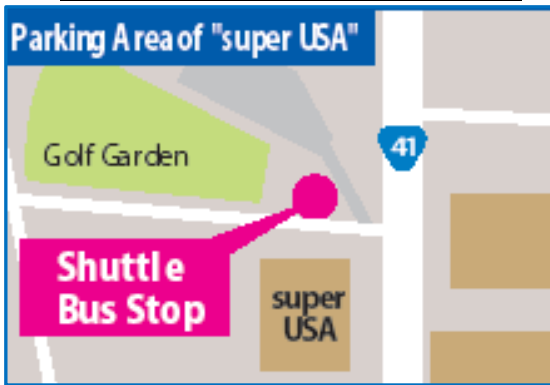

JR Toyama Station Shuttle Bus Boarding Point

With your back to the South Exit of Toyama Station, turn left and follow the Marie Toyama Building. Cross the pedestrian crossing with a traffic light. The Shuttle Bus will stop in front of "YASUBEI (安べゑ) Restaurant" next to Family Mart.

Fri., Oct. 27 & **Sat., Oct. 28**

③ JR Toyama Station → → → Techno Hall

Boarding point	JR Toyama Station	Sogawa	Super USA Toyama	Techno Hall
Time	8:30	8:35	8:55	9:00
	9:00	9:05	9:25	9:30
	9:20	9:25	9:45	9:50
	9:40	9:45	10:05	10:10
	10:00	10:05	10:25	10:30
	10:30	10:35	10:55	11:00
	11:00	11:05	11:25	11:30
	11:30	11:35	11:55	12:00
	12:00	12:05	12:25	12:30
	12:40	12:45	13:05	13:10
	13:00	13:05	13:25	13:30
	13:20	13:25	13:45	13:50
	13:40	13:45	14:05	14:10
	14:00	14:05	14:25	14:30
	14:20	14:25	14:45	14:50
	14:40	14:45	15:05	15:10
	15:00	15:05	15:25	15:30
15:20	15:25	15:45	15:50	
16:00	16:05	16:25	16:30	

④ Toyama Airport → Techno Hall → Toyama Airport → → → JR Toyama Station

Boarding point	Toyama Airport	Techno Hall		Toyama Airport	Super USA Toyama	Sogawa	JR Toyama Station	
	Dept. Time	Arr. Time	Dept. Time					
Time			11:20			11:25	11:45	11:50
			11:40			11:45	12:05	12:10
	11:50	11:55	12:00			12:05	12:25	12:30
	12:10	12:15	12:20			12:25	12:45	12:50
			12:40			12:45	13:05	13:10
			13:20			13:25	13:45	13:50
			13:40			13:45	14:05	14:10
			14:00			14:05	14:25	14:30
			14:20			14:25	14:45	14:50
			14:40			14:45	15:05	15:10
			15:20			15:25	15:45	15:50
			15:40			15:45	16:05	16:10
			16:00			16:05	16:25	16:30
			16:20			16:25	16:45	16:50
			16:50			16:55	17:15	17:26
			17:00			17:05	17:25	17:36
			17:05	17:10	17:15	17:20	17:40	17:51
		17:20	17:25	17:30	17:35	17:55	18:06	

Bus Boarding point

JR Toyama Station

Sougawa

Super USA Toyama Parking Lot

Techno Hall

Toyama Airport Oct. 25

Toyama Airport Oct. 26 - 28