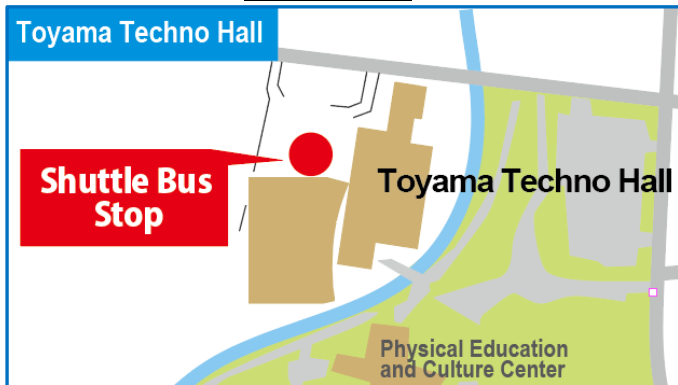

JR Toyama Station Shuttle Bus Boarding Point

With your back to the South Exit of Toyama Station, turn left and follow the Marie Toyama Building. Cross the pedestrian crossing with a traffic light. The Shuttle Bus will stop in front of "YASUBEI (安べゑ) Restaurant" next to Family Mart.

④ Toyama Airport → Techno Hall → Toyama Airport → → → JR Toyama Station

Boarding point	Toyama Airport	Techno Hall		Toyama Airport	Super USA Toyama	Sogawa	JR Toyama Station	
	Dept. Time	Arr. Time	Dept. Time					
Time			11:20			11:25	11:45	11:50
			11:40			11:45	12:05	12:10
	11:50	11:55	12:00			12:05	12:25	12:30
	12:10	12:15	12:20			12:25	12:45	12:50
			12:40			12:45	13:05	13:10
			13:20			13:25	13:45	13:50
			13:40			13:45	14:05	14:10
			14:00			14:05	14:25	14:30
			14:20			14:25	14:45	14:50
			14:40			14:45	15:05	15:10
			15:20			15:25	15:45	15:50
			15:40			15:45	16:05	16:10
			16:00			16:05	16:25	16:30
			16:20			16:25	16:45	16:50
			16:50			16:55	17:15	17:26
			17:00			17:05	17:25	17:36
			17:05	17:10	17:15	17:20	17:40	17:51
		17:20	17:25	17:30	17:35	17:55	18:06	

Bus Boarding point

JR Toyama Station

Sougawa

Super USA Toyama Parking Lot

Techno Hall

Toyama Airport Oct. 25

Toyama Airport Oct. 26 - 28