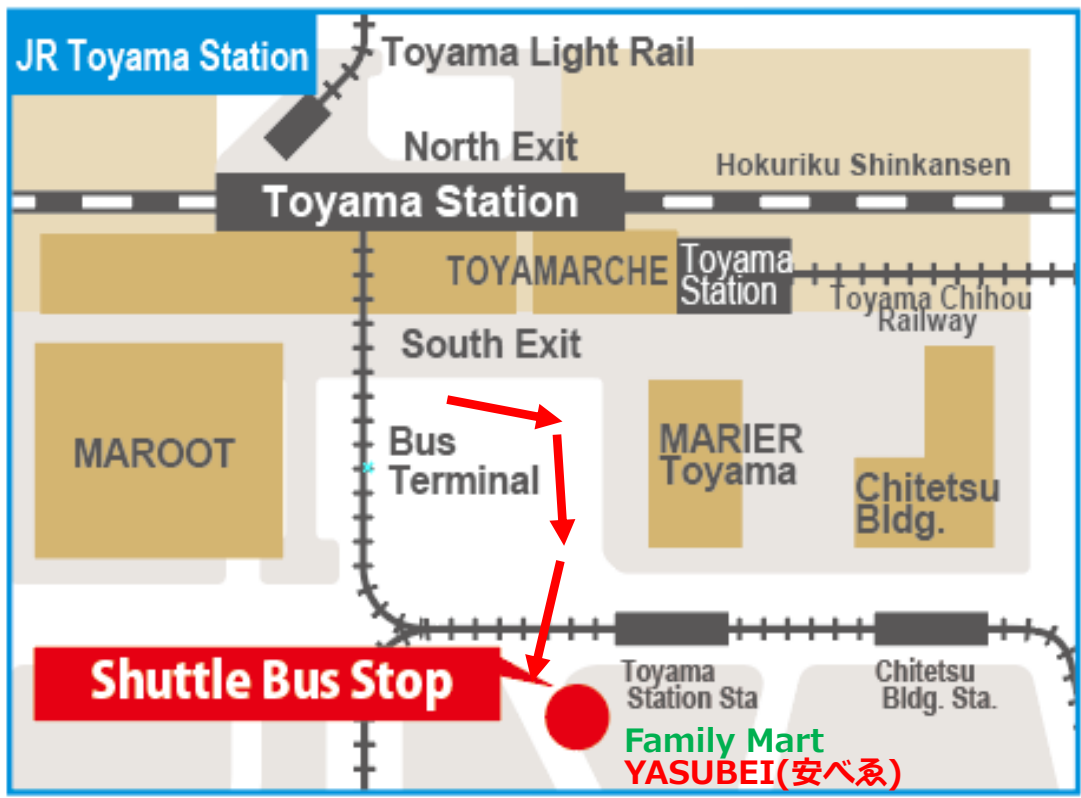

Free Shuttle Bus Time Table

Wed., Oct. 25

Boarding point	JR Toyama Station	Toyama Airport		Techno Hall		JR Toyama Station
	Departure Time	Departure Time	Arrival Time	Departure Time	Arrival Time	Departure Time
Time	10:00	—	—	10:25	10:30	10:55
	11:30	11:55	12:00	12:05	12:10	12:35
	13:00	—	—	13:25	13:30	13:55
	14:30	—	—	14:55	15:00	15:25
	16:00	—	—	16:25	16:30	16:55
	—	—	—	—	18:00	18:25

JR Toyama Station Shuttle Bus Boarding Point

With your back to the South Exit of Toyama Station, turn left and follow the Marie Toyama Building. Cross the pedestrian crossing with a traffic light. The Shuttle Bus will stop in front of "YASUBEI (安べゑ) Restaurant" next to Family Mart.

<Note>

On **October 25**, there will be **No Sign** of "T-Messe Bus Boarding point" but **the staff** will stand with a board to mark around the departure time.

Thu., Oct. 26

① JR Toyama Station ➡ ➡ ➡ Techno Hall

Boarding point	JR Toyama Station	Sogawa	Super USA Toyama	Techno Hall
	Time	8:00	8:05	8:25
	9:00	9:05	9:25	9:30
	9:20	9:25	9:45	9:50
	9:40	9:45	10:05	10:10
	10:00	10:05	10:25	10:30
	10:30	10:35	10:55	11:00
	11:00	11:05	11:25	11:30
	11:30	11:35	11:55	12:00
	12:00	12:05	12:25	12:30
	12:40	12:45	13:05	13:10
	13:00	13:05	13:25	13:30
	13:20	13:25	13:45	13:50
	13:40	13:45	14:05	14:10
	14:00	14:05	14:25	14:30
	14:20	14:25	14:45	14:50
	14:40	14:45	15:05	15:10
	15:00	15:05	15:25	15:30
	15:20	15:25	15:45	15:50
	16:00	16:05	16:25	16:30